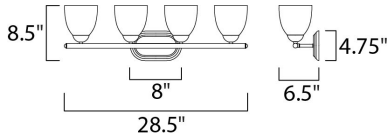

**PRODUCT DESCRIPTION**

This transitional design works in any style home. Intersecting, rectangular tubing finished in your choice of Satin Nickel or Oil Rubbed Bronze gently curves to support simple line Frost glass shades.

**MEASUREMENTS**

DIMENSION : 28.5" W x 8.5" H x 6.5" Ext  
 BACK PLATE : 8" W x 4.75" H x 6.5" HCO  
 HANGING WEIGHT : 6.4 lb

**LAMPING**

INPUT VOLTAGE : 120V  
 BULB : 4 x 60W Incandescent E26 Medium , 240W Total  
 BULB INCLUDED : (Not Included)  
 DIMMABLE : Yes